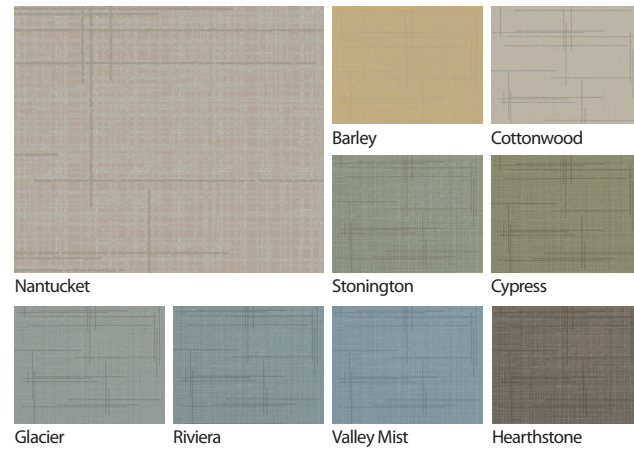

All Acrovyn by Design patterns are shown on pages 18-22. Visit www.acrovynbydesign.com/patterns to view additional colorways and larger swatches.

NEW ACROVYN BY DESIGN® PATTERNS

Textile Collection

BASKET WEAVE

BASKET WEAVE BOLD

HATCH

NEW ACROVYN BY DESIGN® PATTERNS

Textile Collection

COARSE WEAVE

CORDUROY

MUSLIN

All 6 patterns on this spread repeat every 12" horizontally and vertically. Supplied in 4' x 8' or 4' x 10' (1.2m x 2.4m or 1.2m x 3.0m) rigid sheets with standard Suede texture in .040" thickness. Specify full or wainscot height; pattern direction will remain the same for both. Standard patterns and customizable options are available without a minimum order requirement. Request a sample to see patterns at actual scale.

All Acrovyn by Design patterns are shown on pages 18-22. Visit www.acrovynbydesign.com/patterns to view additional colorways and larger swatches.

ACROVYN BY DESIGN® PATTERNS

Organic Collection

LINEN

FOLIAGE