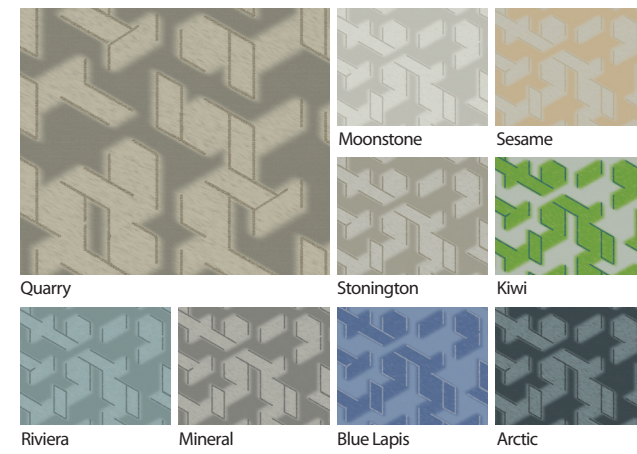

All Acrovyn by Design patterns are shown on pages 18-22. Visit www.acrovynbydesign.com/patterns to view additional colorways and larger swatches.

ACROVYN BY DESIGN® PATTERNS

Organic Collection

LINEN

FOLIAGE

CROSSWIND

Geometric Collection

LATTICE

MAZE

TANGIER

FINDING THE RIGHT IMAGE

We recommend filtering image searches on sites, such as iStock and Shutterstock, by size and resolution to ensure the highest quality possible for your project. Use CS' Image Requirements found on our website at www.acrovynbydesign.com/imagerequirements to guide you through your image selection.

APPLICATIONS

Acrovyn by Design® finish options apply to more than just our wall coverings. Large-scale murals, photography and our selection of patterns extend to our Acrovyn® Wall Panel System and our Acrovyn Doors by Design™ as well. Visit our website to learn more about additional applications.