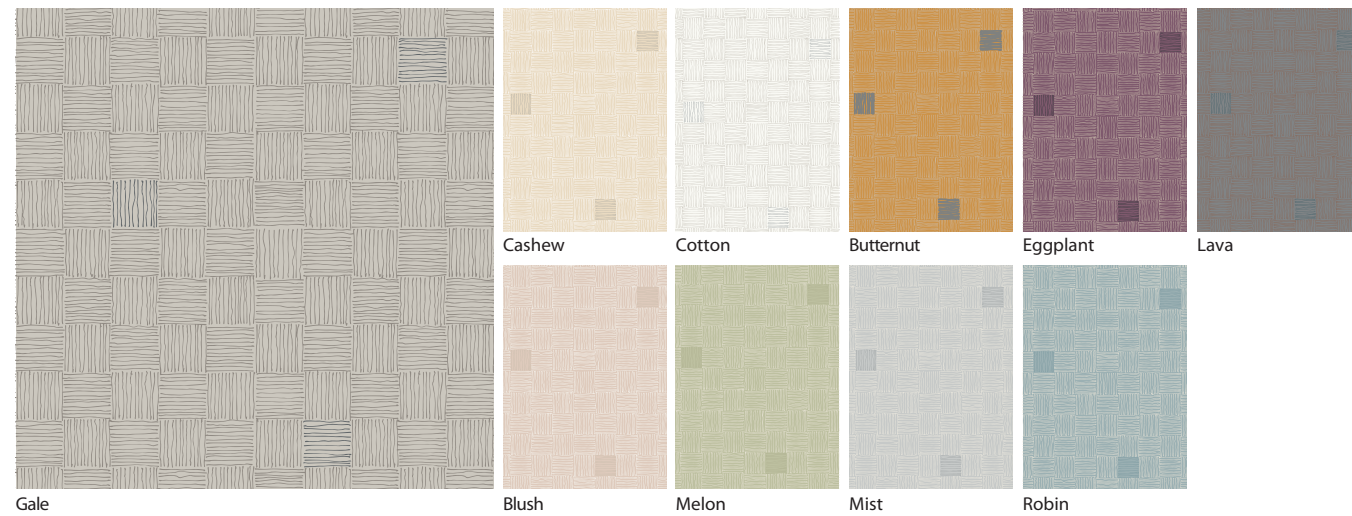

BASKET WEAVE BOLD