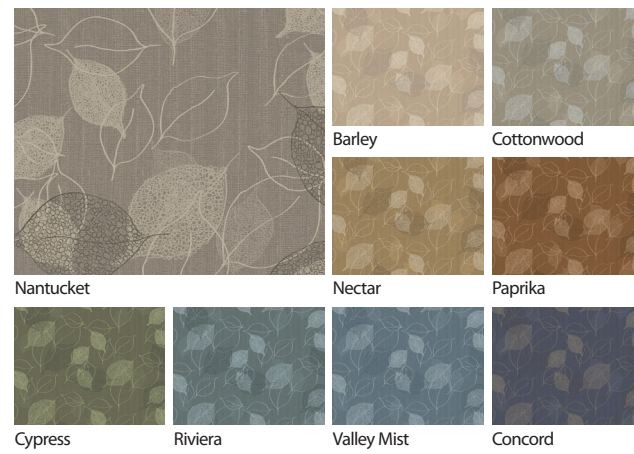

All Acrovyn by Design patterns are shown on pages 18-22. Visit www.acrovynbydesign.com/patterns to view additional colorways and larger swatches.

ACROVYN BY DESIGN® PATTERNS

Organic Collection

LINEN

FOLIAGE