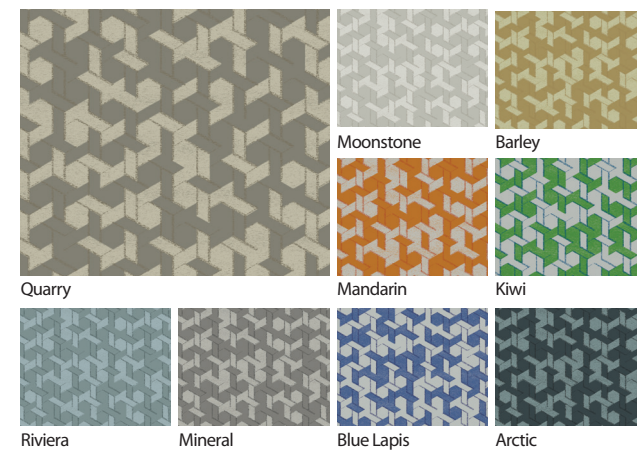

All Acrovyn by Design patterns are shown on pages 18-22. Visit www.acrovynbydesign.com/patterns to view additional colorways and larger swatches.

ACROVYN BY DESIGN® PATTERNS

Organic Collection

LINEN

FOLIAGE

CROSSWIND

Geometric Collection

LATTICE

MAZE

TANGIER

FINDING THE RIGHT IMAGE

We recommend filtering image searches on sites, such as iStock and Shutterstock, by size and resolution to ensure the highest quality possible for your project. Use CS' Image Requirements found on our website at www.acrovynbydesign.com/imagerequirements to guide you through your image selection.

APPLICATIONS

Acrovyn by Design® finish options apply to more than just our wall coverings. Large-scale murals, photography and our selection of patterns extend to our Acrovyn® Wall Panel System and our Acrovyn Doors by Design™ as well. Visit our website to learn more about additional applications.