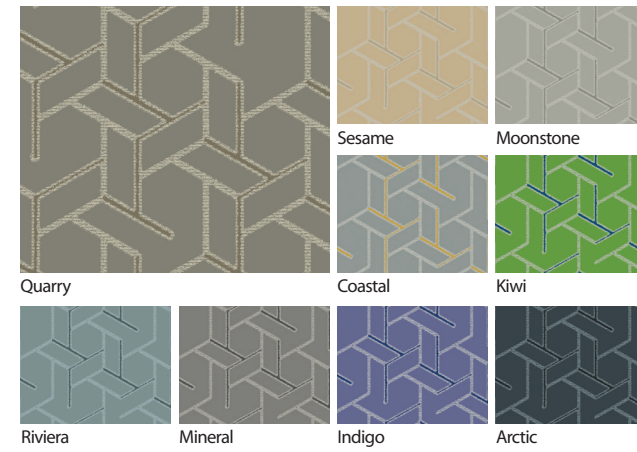

Geometric Collection

LATTICE