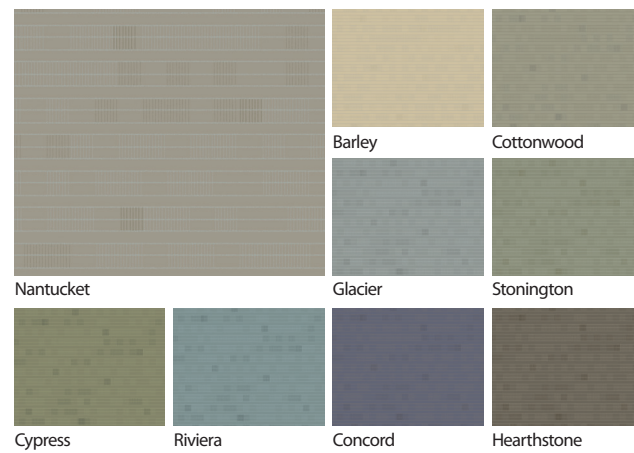

ACROVYN BY DESIGN® PATTERNS

Organic Collection

LINEN

FOLIAGE

CROSSWIND

Geometric Collection

LATTICE

MAZE

TANGIER

FINDING THE RIGHT IMAGE

We recommend filtering image searches on sites, such as iStock and Shutterstock, by size and resolution to ensure the highest quality possible for your project. Use CS' Image Requirements found on our website at www.acrovynbydesign.com/imagerequirements to guide you through your image selection.

APPLICATIONS

Acrovyn by Design® finish options apply to more than just our wall coverings. Large-scale murals, photography and our selection of patterns extend to our Acrovyn® Wall Panel System and our Acrovyn Doors by Design™ as well. Visit our website to learn more about additional applications.

MATERIAL SPECIFICATIONS

Acrovyn by Design is PVC-free and has been tested in accordance with ASTM E84 Class A/1 fire characteristics. It is supplied in .040" thick rigid sheets, available in sizes 4' x 8' or 4' x 10', which are installed using the same adhesive as Acrovyn. Minimal sheet spacing, caulk and trims allow for proper expansion and contraction of the material.

HOW TO ORDER

To place an order, contact your local CS representative, visit www.acrovynbydesign.com or call 800.233.8493.